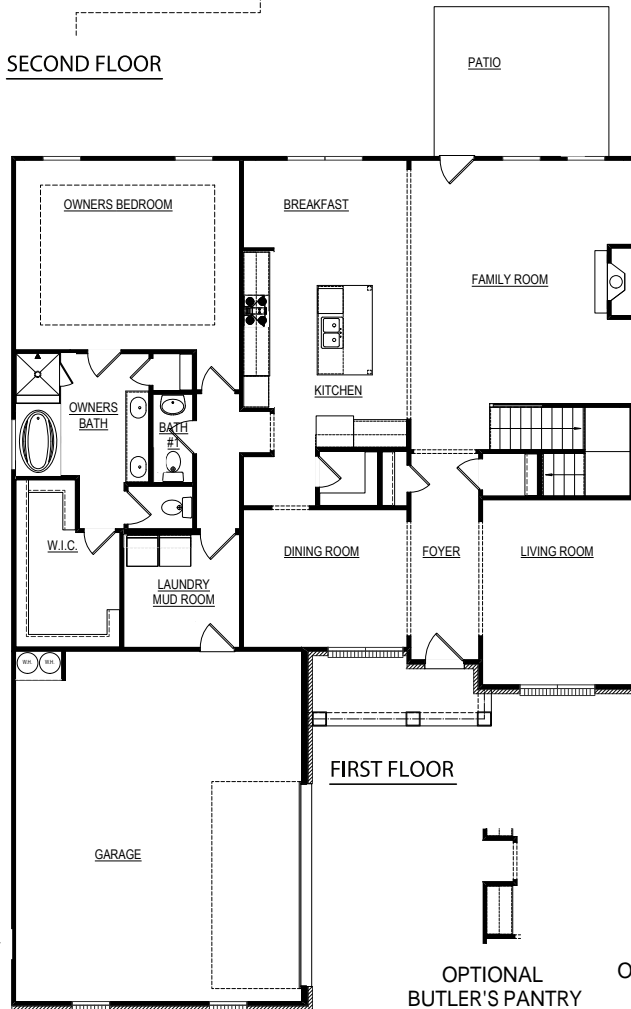

Richmond

OPTIONAL EXTENDED COVERED PATIO/DECK-GAMEDAY

OPTIONAL COVERED PATIO/DECK-GAMEDAY

OPTIONAL PATIO DOOR

OPTIONAL BUILT-INS AT FAMILY ROOM

OPTIONAL OWNERS BATH #4

OPTIONAL OWNERS BATH #3

OPTIONAL LAUNDRY DOOR

OPTIONAL BENCH & LOCKERS AT MUD ROOM

OPTIONAL DESK AT MUD ROOM

5.03.18 Artist Rendering and Floor Plan Graphics are for demonstration purposes only; Actual Construction Materials and Floor Plan May Vary per Community. Information believed accurate but not warranted. Prices and specifications subject to change without prior notice. Sales and marketing by Paran Realty.