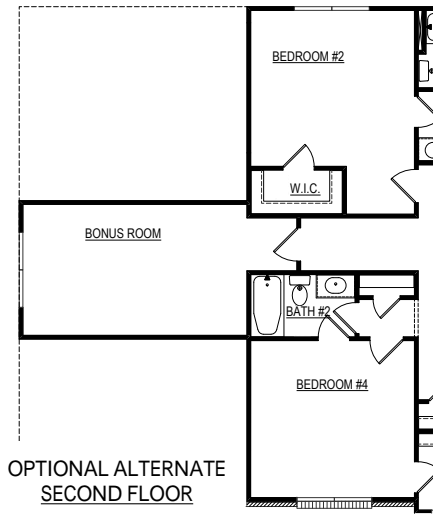

Richmond

OPTIONAL EXTENDED COVERED PATIO/DECK-GAMEDAY

OPTIONAL COVERED PATIO/DECK-GAMEDAY

OPTIONAL PATIO DOOR

OPTIONAL BUILT-INS AT FAMILY ROOM

OPTIONAL OWNERS BATH #4

OPTIONAL OWNERS BATH #3

OPTIONAL LAUNDRY DOOR

OPTIONAL BENCH & LOCKERS AT MUD ROOM

OPTIONAL DESK AT MUD ROOM

5.03.18 Artist Rendering and Floor Plan Graphics are for demonstration purposes only; Actual Construction Materials and Floor Plan May Vary per Community. Information believed accurate but not warranted. Prices and specifications subject to change without prior notice. Sales and marketing by Paran Realty.