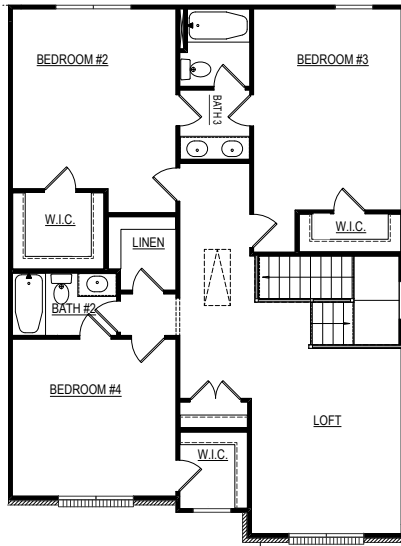

Richmond

OPTIONAL EXTENDED COVERED PATIO/DECK-GAMEDAY

OPTIONAL COVERED PATIO/DECK-GAMEDAY

OPTIONAL PATIO DOOR

OPTIONAL BUILT-INS AT FAMILY ROOM

OPTIONAL OWNERS BATH #4

OPTIONAL OWNERS BATH #3

OPTIONAL LAUNDRY DOOR

OPTIONAL BENCH & LOCKERS AT MUD ROOM

OPTIONAL DESK AT MUD ROOM

5.03.18 Artist Rendering and Floor Plan Graphics are for demonstration purposes only; Actual Construction Materials and Floor Plan May Vary per Community. Information believed accurate but not warranted. Prices and specifications subject to change without prior notice. Sales and marketing by Paran Realty.