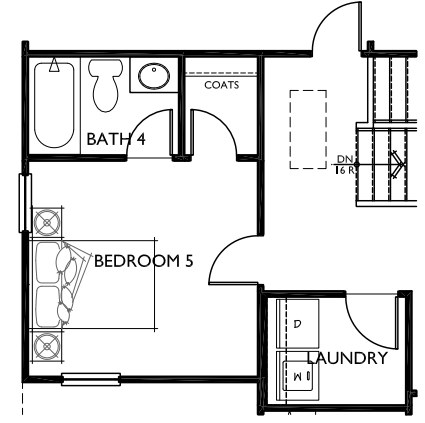

# TRADITIONS

OF BRASELTON

The Aster by Waters Edge Group

stairs at opt basement

opt master bath

opt gourmet kitchen

opt bedroom 5 / bath 4

opt covered porch

opt screen porch

opt study

opt bedroom 4

Elevation A Farmhouse

Elevation A Farmhouse with 3-Car

Elevation B Traditional

Elevation C Cottage

# Aster First Floor

# Aster Second Floor