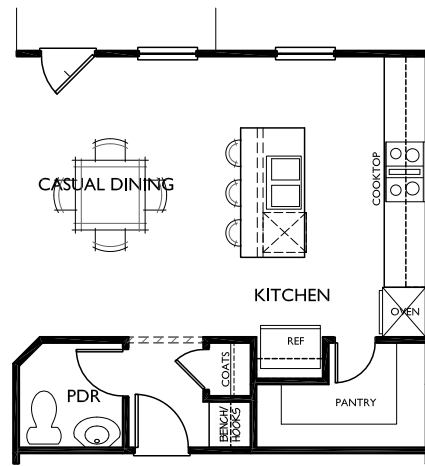

# TRADITIONS

OF BRASELTON

The Stargrass by Waters Edge Group

optional screen porch

optional covered porch

optional bedroom 4 ilo loft

optional master bath

stairs at opt basement

opt gourmet kitchen

opt kitchen island

Elevation A Farmhouse

Elevation B Traditional

Elevation B Traditional with 3-Car

Elevation C French Country

# Stargrass First Floor

# Stargrass Second Floor