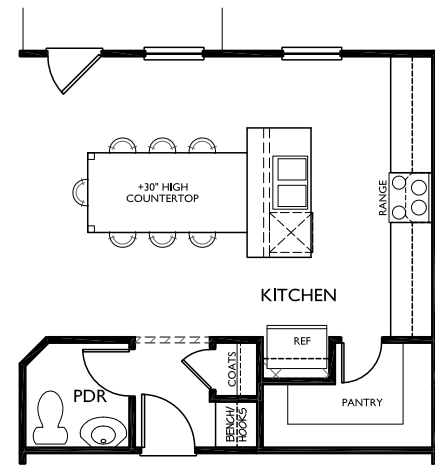

# TRADITIONS

OF BRASELTON

The Stargrass by Waters Edge Group

optional screen porch

optional covered porch

optional bedroom 4 ilo loft

optional master bath

stairs at opt basement

opt gourmet kitchen

opt kitchen island

Elevation A Farmhouse

Elevation B Traditional

Elevation B Traditional with 3-Car

Elevation C French Country

# Stargrass First Floor

# Stargrass Second Floor